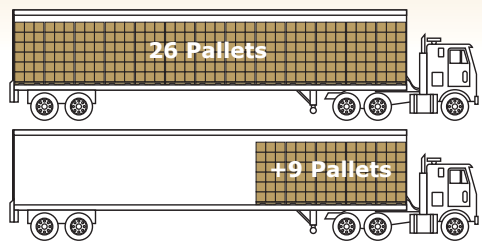

The PAC Worldwide Kraft Airjacket has been re-engineered with a stronger bubble and higher cubing efficiencies. Protecting the products you ship while cutting down on your shipping costs and saving you space in the warehouse.

VS.

Others

- #6 Kraft Airjackets (12.5" x 18")
50 mailers per corrugated box
x 48 corrugated boxes per pallet
x 26 pallets
= 1248 boxes per truck
= 62,400 mailers per truck

- #6 Kraft Bubble Mailers (12.5"x18")
50 mailers per corrugated box
x 36 corrugated boxes per pallet
x 26 pallets
= 936 boxes per truck
= 46,800 mailers per truck

SHIPPING

- One truck load of #6 Kraft Airjackets is equivalent to 1.33 truck loads of #6 Kraft Bubble Mailers

=

WAREHOUSE SPACE SAVED

- 26 pallets stores 62,400 #6 Kraft Airjackets

=

- 35 pallets stores 62,400 #6 Kraft Bubble Mailers