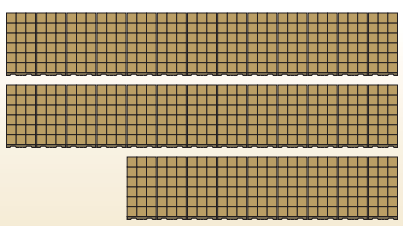

VS.

Others

- #6 Kraft Airjackets (12.5" x 18")
50 mailers per corrugated box
x 48 corrugated boxes per pallet
x 26 pallets
= 1248 boxes per truck
= 62,400 mailers per truck

- #6 Kraft Bubble Mailers (12.5"x18")
50 mailers per corrugated box
x 36 corrugated boxes per pallet
x 26 pallets
= 936 boxes per truck
= 46,800 mailers per truck

SHIPPING

- One truck load of #6 Kraft Airjackets is equivalent to 1.33 truck loads of #6 Kraft Bubble Mailers

=

WAREHOUSE SPACE SAVED

- 26 pallets stores 62,400 #6 Kraft Airjackets

=

- 35 pallets stores 62,400 #6 Kraft Bubble Mailers