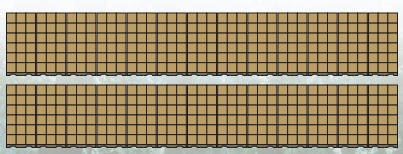

VS.

Others

- #6 Kraft Airjackets (12.5" x 18")
50 mailers per corrugated box
x 48 corrugated boxes per pallet
x 26 pallets
= 1248 boxes per truck
= 62,400 mailers per truck

- #6 Kraft Bubble Mailers (12.5"x18")
50 mailers per corrugated box
x 36 corrugated boxes per pallet
x 26 pallets
= 936 boxes per truck
= 46,800 mailers per truck

SHIPPING

- One truck load of #6 Kraft Airjackets is equivalent to 1.33 truck loads of #6 Kraft Bubble Mailers

=

WAREHOUSE SPACE SAVED

- 26 pallets stores 62,400 #6 Kraft Airjackets

=

- 35 pallets stores 62,400 #6 Kraft Bubble Mailers