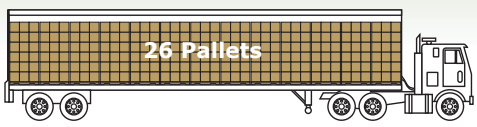

The PAC Worldwide Kraft Airjacket has been re-engineered with a stronger bubble and higher cubing efficiencies. Protecting the products you ship while cutting down on your shipping costs and saving you space in the warehouse.

VS.

Others

- #6 Kraft Airjackets (12.5" x 18")
50 mailers per corrugated box
x 48 corrugated boxes per pallet
x 26 pallets
= 1248 boxes per truck
= 62,400 mailers per truck

- #6 Kraft Bubble Mailers (12.5"x18")
50 mailers per corrugated box
x 36 corrugated boxes per pallet
x 26 pallets
= 936 boxes per truck
= 46,800 mailers per truck

SHIPPING

- One truck load of #6 Kraft Airjackets is equivalent to 1.33 truck loads of #6 Kraft Bubble Mailers

=

WAREHOUSE SPACE SAVED

- 26 pallets stores 62,400 #6 Kraft Airjackets

=

- 35 pallets stores 62,400 #6 Kraft Bubble Mailers