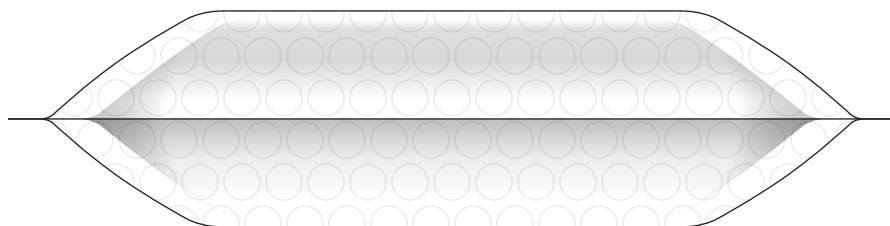

Cross Section View:

Xpandojacket – Expanding Bottom Gusset Bubble Mailers

Item #	Size (ID)	Total Gusset	Flap	Bubble Height	Case Count	Cases/Skid	Case Weight
XJ-2	8.5" x 11.25"	4"	2"	7/64"	75	80	5 LB
XJ-5	10.5" x 15.25"	4"	2"	7/64"	75	48	7 LB